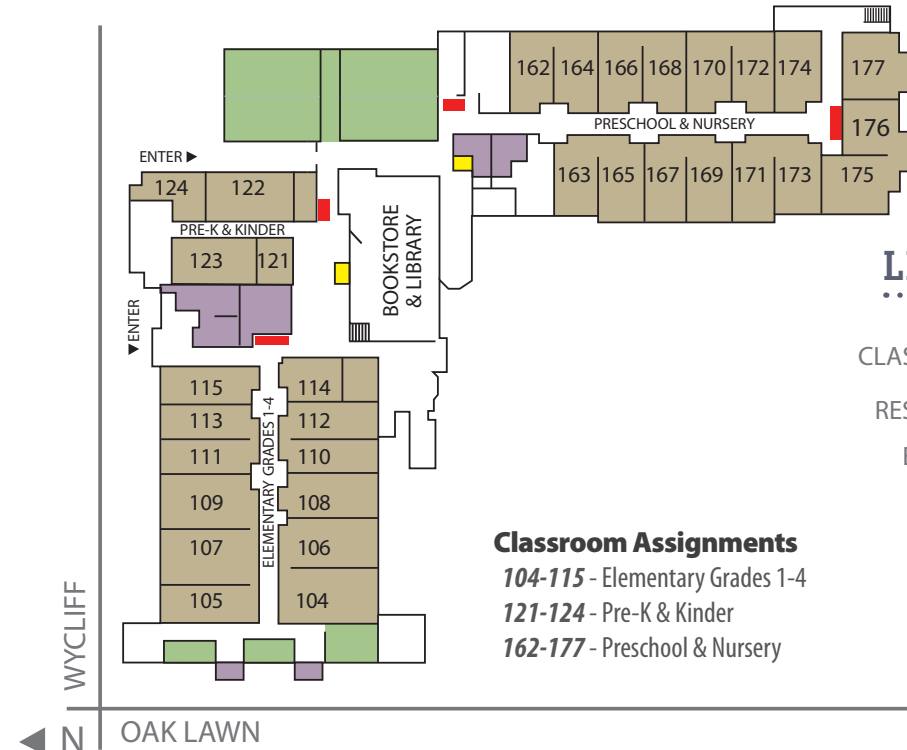

PCPC PARKING OPTIONS

SUNDAYS BEGINNING AUGUST 2018

SUNDAY

EXTEND

NEW DOORS | NEW CHURCHES | NEW CITY

CLASSROOMS  OFFICES 

RESTROOMS  RED DESKS (Check-In) 

ELEVATOR 

Classroom Assignments

- 259** - Good News (9:30) / Family Foundation (11:00)
- 260** - The Well (11:00)
- 261** - Cornerstone (9:30) / Ambassadors (11:00)
- 262** - Veritas (9:30) / New Creations (11:00)
- 263** - Kaleo (11:00)
- 300** - Choir (9:30) / Shepherds of Souls (11:00)
- 301** - Good Shepherd (9:30) / High School (11:00)
- 302/304** - New Members (9:30) / Middle School (11:00)
- 303** - Koinonia (8:15) / Women of Grace (9:30)
- 305** - Go Group (8:00)
- Chapel** - Covenant (11:00)
- Oak Lawn West** - Believers' Fellowship (9:30) / Vineyard (11:00)