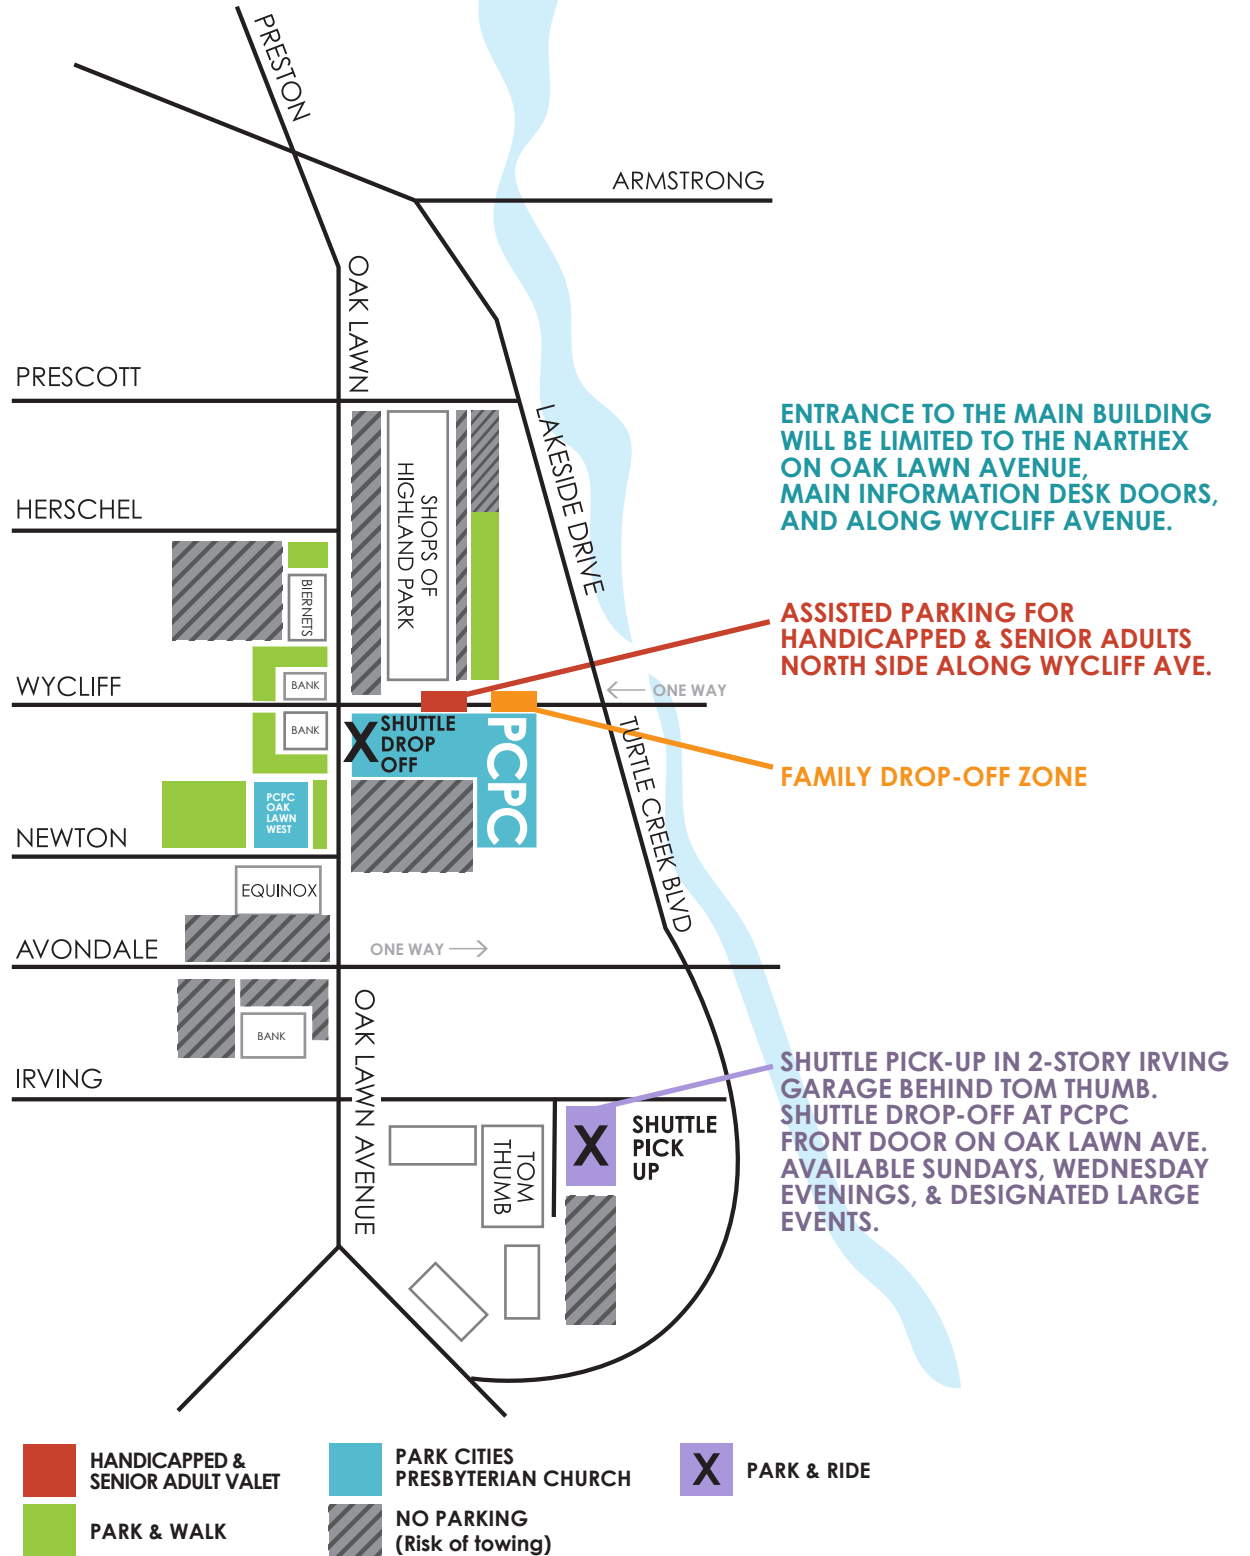

PCPC PARKING OPTIONS

SUNDAYS BEGINNING AUGUST 2018

SUNDAY

EXTEND

NEW DOORS | NEW CHURCHES | NEW CITY

CLASSROOMS  OFFICES 

RESTROOMS  RED DESKS (Check-In) 

ELEVATOR 

Classroom Assignments

- 259** - Good News (9:30) / Family Foundation (11:00)
- 260** - The Well (11:00)
- 261** - Cornerstone (9:30) / Ambassadors (11:00)
- 262** - Veritas (9:30) / New Creations (11:00)
- 263** - Kaleo (11:00)
- 300** - Choir (9:30) / Shepherds of Souls (11:00)
- 301** - Good Shepherd (9:30) / High School (11:00)
- 302/304** - New Members (9:30) / Middle School (11:00)
- 303** - Koinonia (8:15) / Women of Grace (9:30)
- 305** - Go Group (8:00)
- Chapel** - Covenant (11:00)
- Oak Lawn West** - Believers' Fellowship (9:30) / Vineyard (11:00)