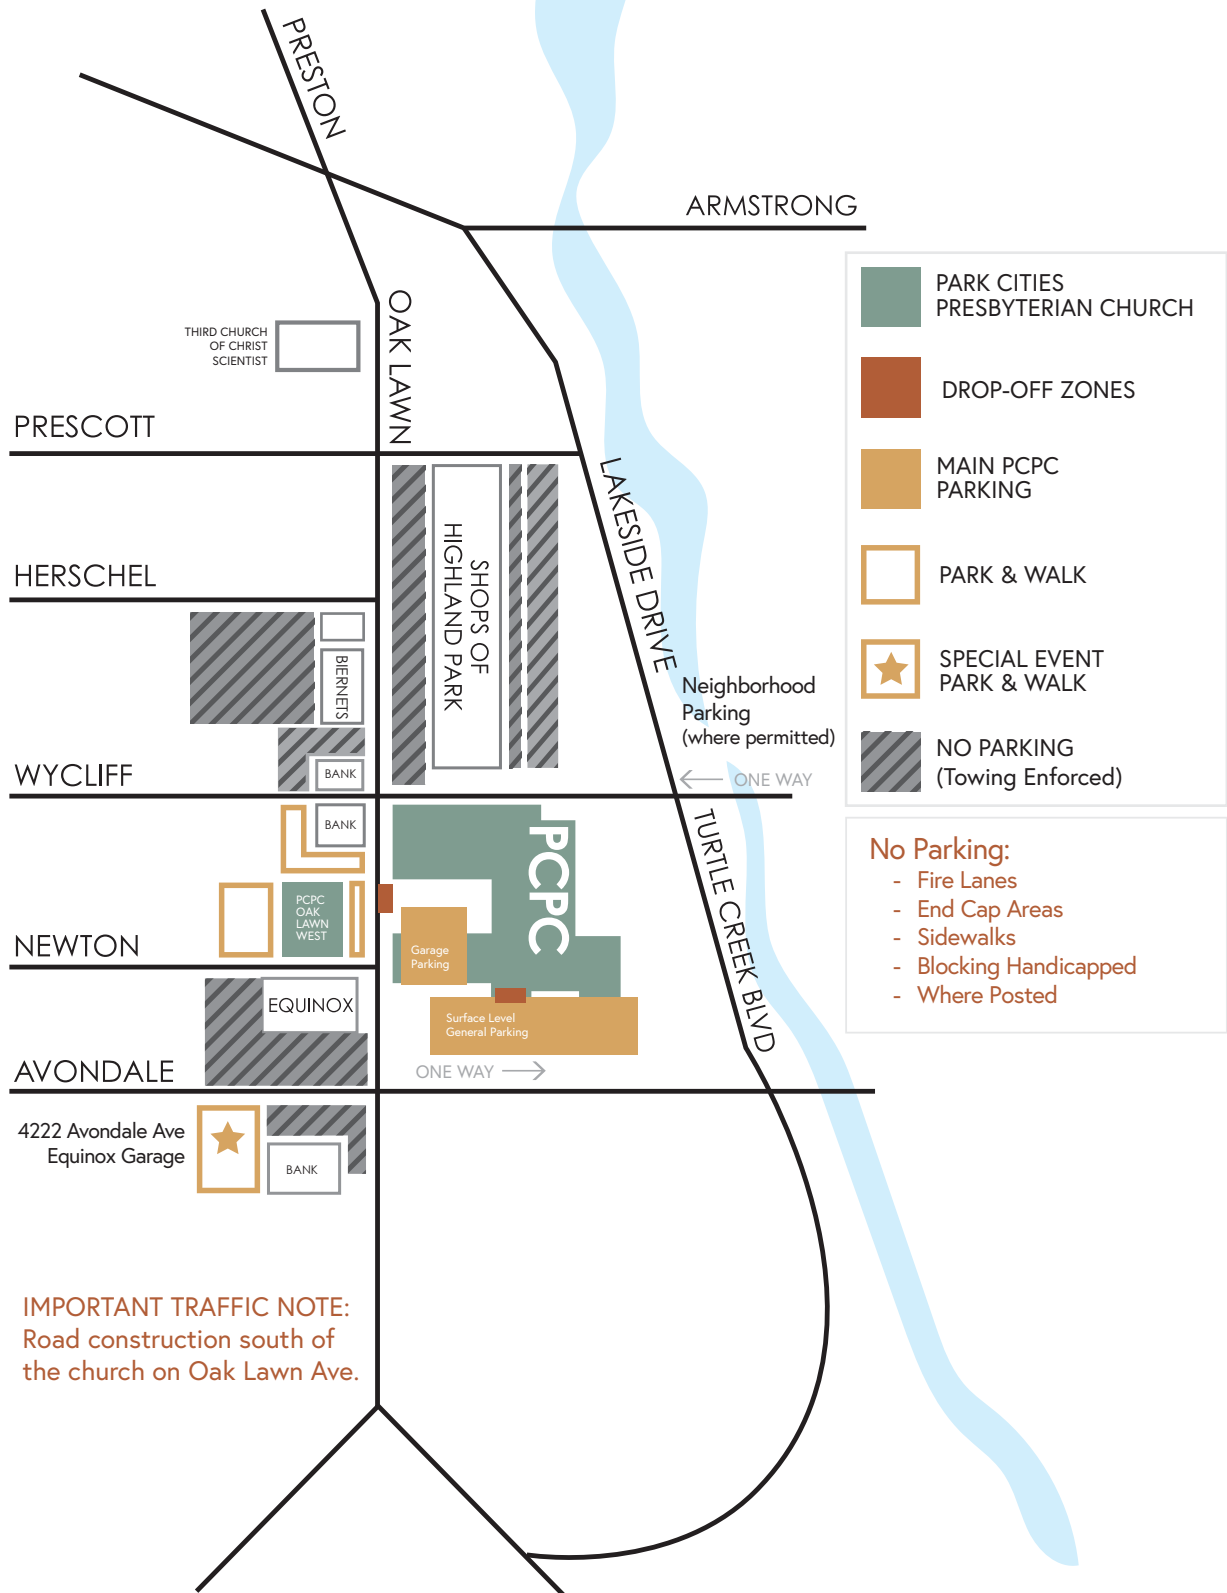

CONCERT PARKING AT PCPC

PARK CITIES PRESBYTERIAN CHURCH

4124 Oak Lawn Ave, Dallas, TX 75219