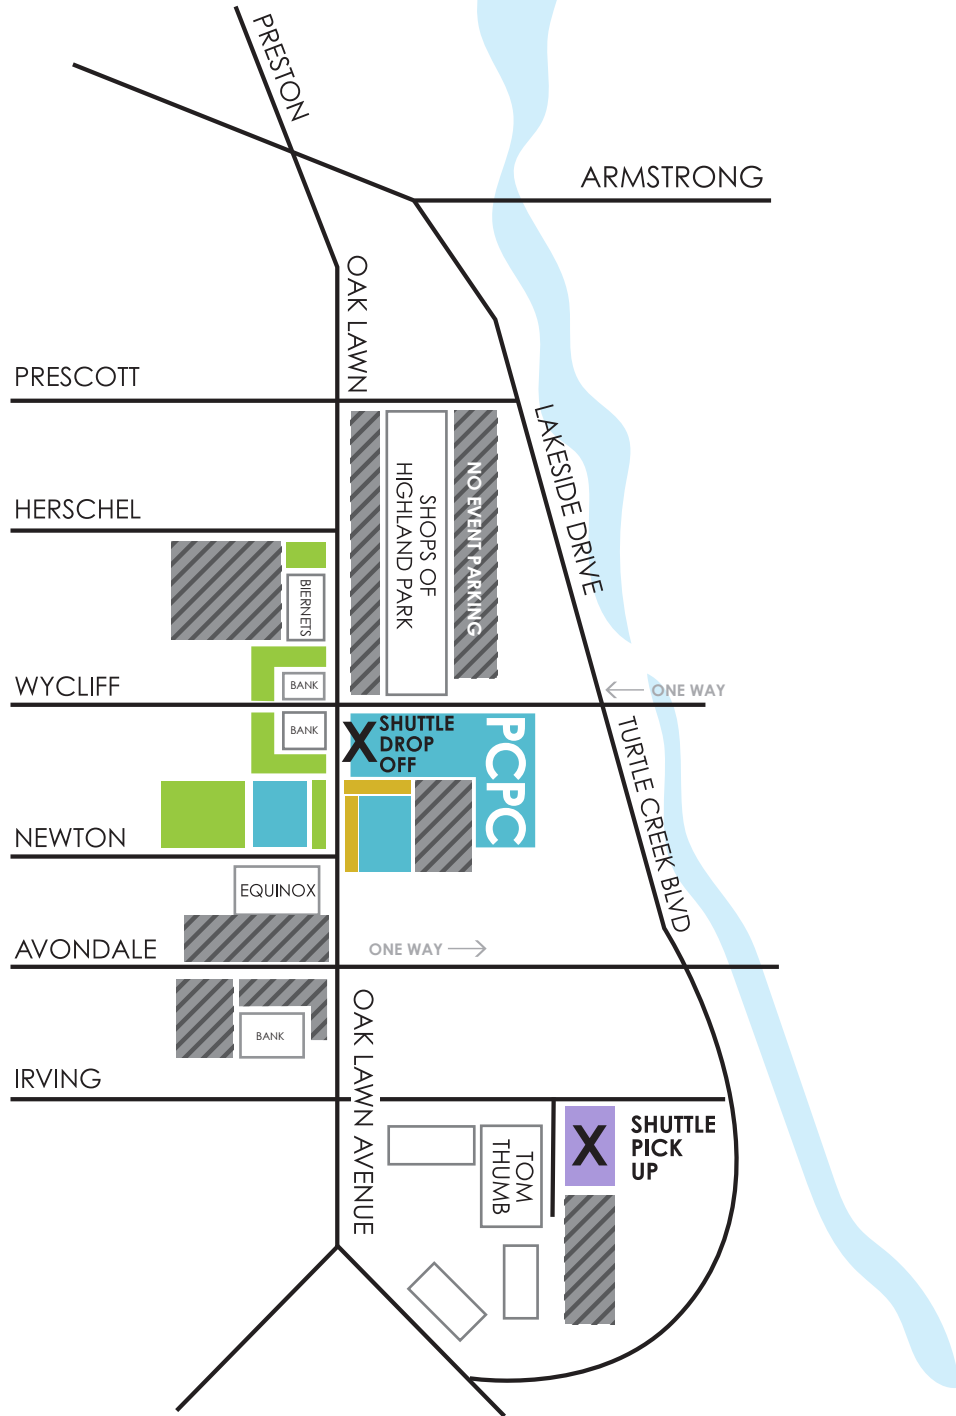

PCPC PARKING OPTIONS

GROUNDBREAKING CELEBRATION - JUNE 24, 2018

- HANDICAP & SENIOR ADULT PARKING
 - PARK CITIES PRESBYTERIAN CHURCH
 - X** PARK & RIDE
 - PARK & WALK
 - NO PARKING
- SHUTTLE PICK-UP IN 2-STORY GARAGE BEHIND TOM THUMB
SHUTTLE DROP-OFF AT PCPC FRONT DOOR